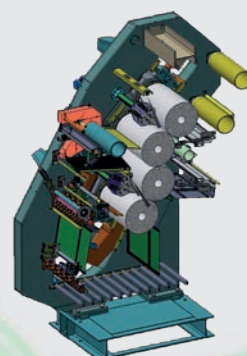

## PRODUCTION PROGRAM

ENGINEERING CEM®  
FROM BASIC TO MASTER PLUS

- Feasibility production study
- Co-shared R&D projects
- Laboratory services
- 2D and 3D engineering
- FEM studies
- Safety assessment
- Structural calculation and studies
- Engineering package according CEM®
- Know-how provider
- Visual augmented reality project
- Turn key special projects and products