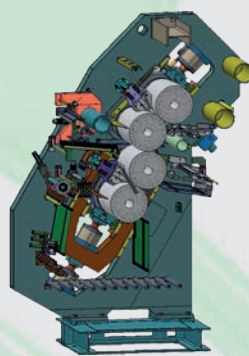

## PRODUCTION PROGRAM

ENGINEERING CEM®  
FROM BASIC TO MASTER PLUS

- Feasibility production study
- Co-shared R&D projects
- Laboratory services
- 2D and 3D engineering
- FEM studies
- Safety assessment
- Structural calculation and studies
- Engineering package according CEM®
- Know-how provider
- Visual augmented reality project
- Turn key special projects and products