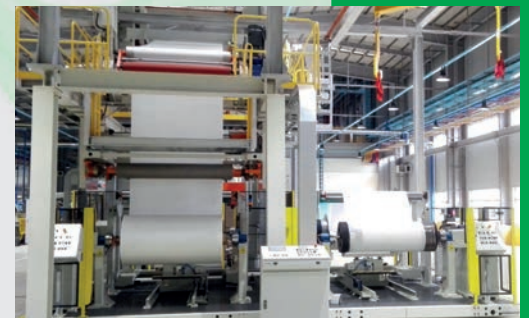

PRODUCTION PROGRAM

ENGINEERING CEM®
FROM BASIC TO MASTER PLUS

- Feasibility production study
- Co-shared R&D projects
- Laboratory services
- 2D and 3D engineering
- FEM studies
- Safety assessment
- Structural calculation and studies
- Engineering package according CEM®
- Know-how provider
- Visual augmented reality project
- Turn key special projects and products