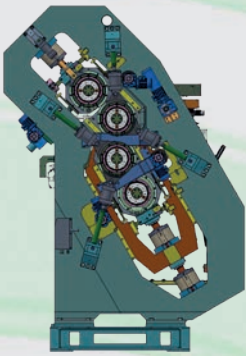

## PRODUCTION PROGRAM

ENGINEERING CEM®  
FROM BASIC TO MASTER PLUS

- Feasibility production study
- Co-shared R&D projects
- Laboratory services
- 2D and 3D engineering
- FEM studies
- Safety assessment
- Structural calculation and studies
- Engineering package according CEM®
- Know-how provider
- Visual augmented reality project
- Turn key special projects and products