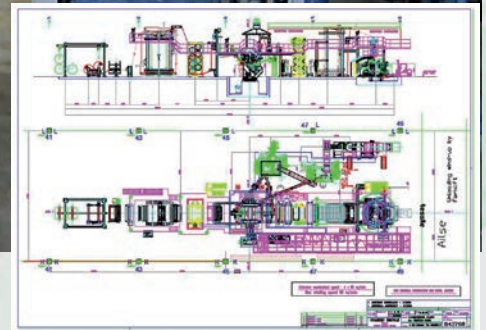

## PRODUCTION PROGRAM

ENGINEERING CEM®  
FROM BASIC TO MASTER PLUS

- Feasibility production study
- Co-shared R&D projects
- Laboratory services
- 2D and 3D engineering
- FEM studies
- Safety assessment
- Structural calculation and studies
- Engineering package according CEM®
- Know-how provider
- Visual augmented reality project
- Turn key special projects and products