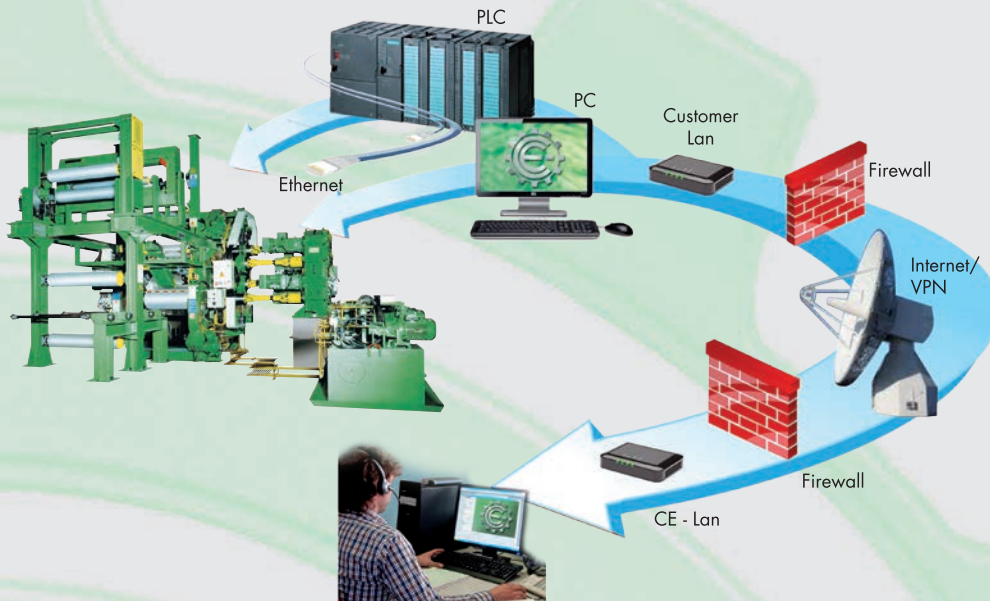

CE DRW 845513 COMERIO ERCOLE S.p.A. - www.comerco.it

TECHNICAL ASSISTANCE & TELESERVICE

COMERIO ERCOLE guarantees assistance to all customers with a qualified and experienced technical team on site, all around the world. Its technicians are available to operate on mechanical, electrical and automation worldwide side. Upon request **COMERIO ERCOLE** can configure proper teleservice proposal based on safe internet connection enabling IOT remote assistance service to machineries and plants.

TELESERVICE PLUS®
INTERNET REMOTE ASSISTANCE SERVICE

HERCULES40®
DIGITAL IOT PLATFORM

TRAINING & TECHNOLOGICAL ASSISTANCE

COMERIO ERCOLE guarantees all customers with a proper experienced and qualified team the possibility to arrange proper training sessions to all required operators involved in maintenance activities or alternatively at customer site during start-up phase and/or after commissioning. In addition **COMERIO ERCOLE** with almost a selected network of qualified experts can support all customers in production optimization and fine tuning process evaluations as well as arrange INDUSTRY 5.0 laboratory experiences in his premises.