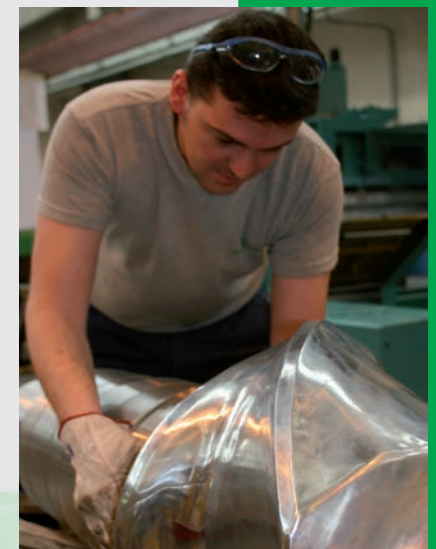

COMERIO ERCOLE guarantees assistance to all customers with a qualified and experienced technical team on site, all around the world. Its technicians are available to operate on mechanical, electrical and automation worldwide side. Upon request **COMERIO ERCOLE** can configure proper teleservice proposal based on safe internet connection enabling IOT remote assistance service to machineries and plants.

TELESERVICE PLUS®
INTERNET REMOTE ASSISTANCE SERVICE

HERCULES40®
DIGITAL IOT PLATFORM